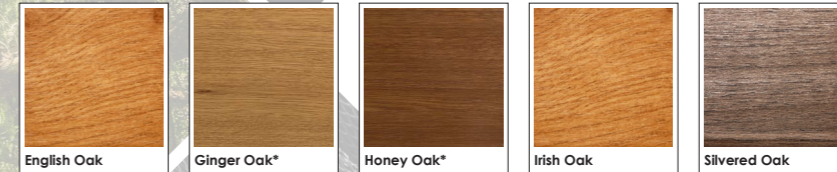

ECLECTIC GREY | NEAREST RAL 7016

RESIDENCE²
THE BOLD CHOICE.

OUR COLOUR COLLECTION

We have created six exciting collections, so you can choose the perfect tone to match your home both externally and internally.

COASTAL COLOUR COLLECTION.

The Coastal Collection brings together restful tones, creating a sense of calm and comfort.

COTSWOLD COLOUR COLLECTION.

The Cotswold Collection colours associated with the outdoors, enveloping the countryside.

DRAMATIC COLOUR COLLECTION.

The Dramatic Collection don't be afraid to embrace darker hues, to create an impactful, bold design.

ELEMENT COLOUR COLLECTION.

The Element Collection these bare finishes are formulated using no foil, the pigment is added to the extrusion for a natural pared back look.