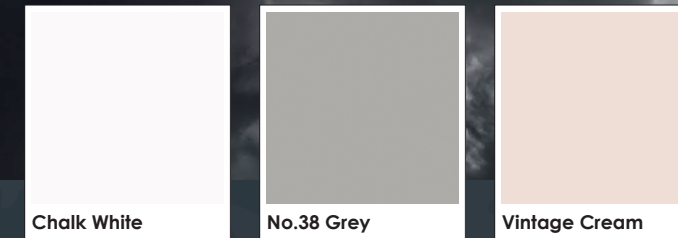

ELEMENT Colour Collection

The Element Collection these bare finishes are formulated using no foil, the pigment is added to the extrusion for a natural pared back look.