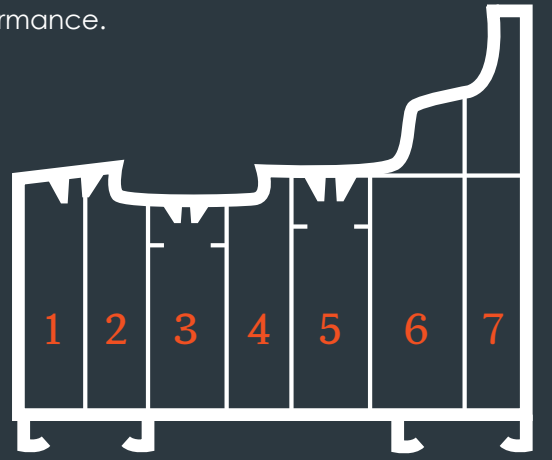

R7

DESIGNED AND MADE IN BRITAIN

R7 outperforms many other systems with a sophisticated seven chamber design and intelligent features.

Scan the QR Code to find out more about our Residence 7 Collection.

ENERGY EFFICIENT GLAZING

Residence 7 is designed to accommodate 'energy efficient glazing' this term is used to describe double glazing or triple glazing used in modern windows. R7 has options for 28mm double glazing or 44mm triple glazing. The glazing bead is always on the inside which contributes to a higher security performance.

7 CHAMBER DESIGN

Residence 7 has been engineered to meet current and anticipated future standards. Other window frames typically offer 3 or 5 chambers and are usually 70mm wide, R7 has 7 chambers and is 75mm wide, resulting in superior thermal, acoustic, strength and security performance.