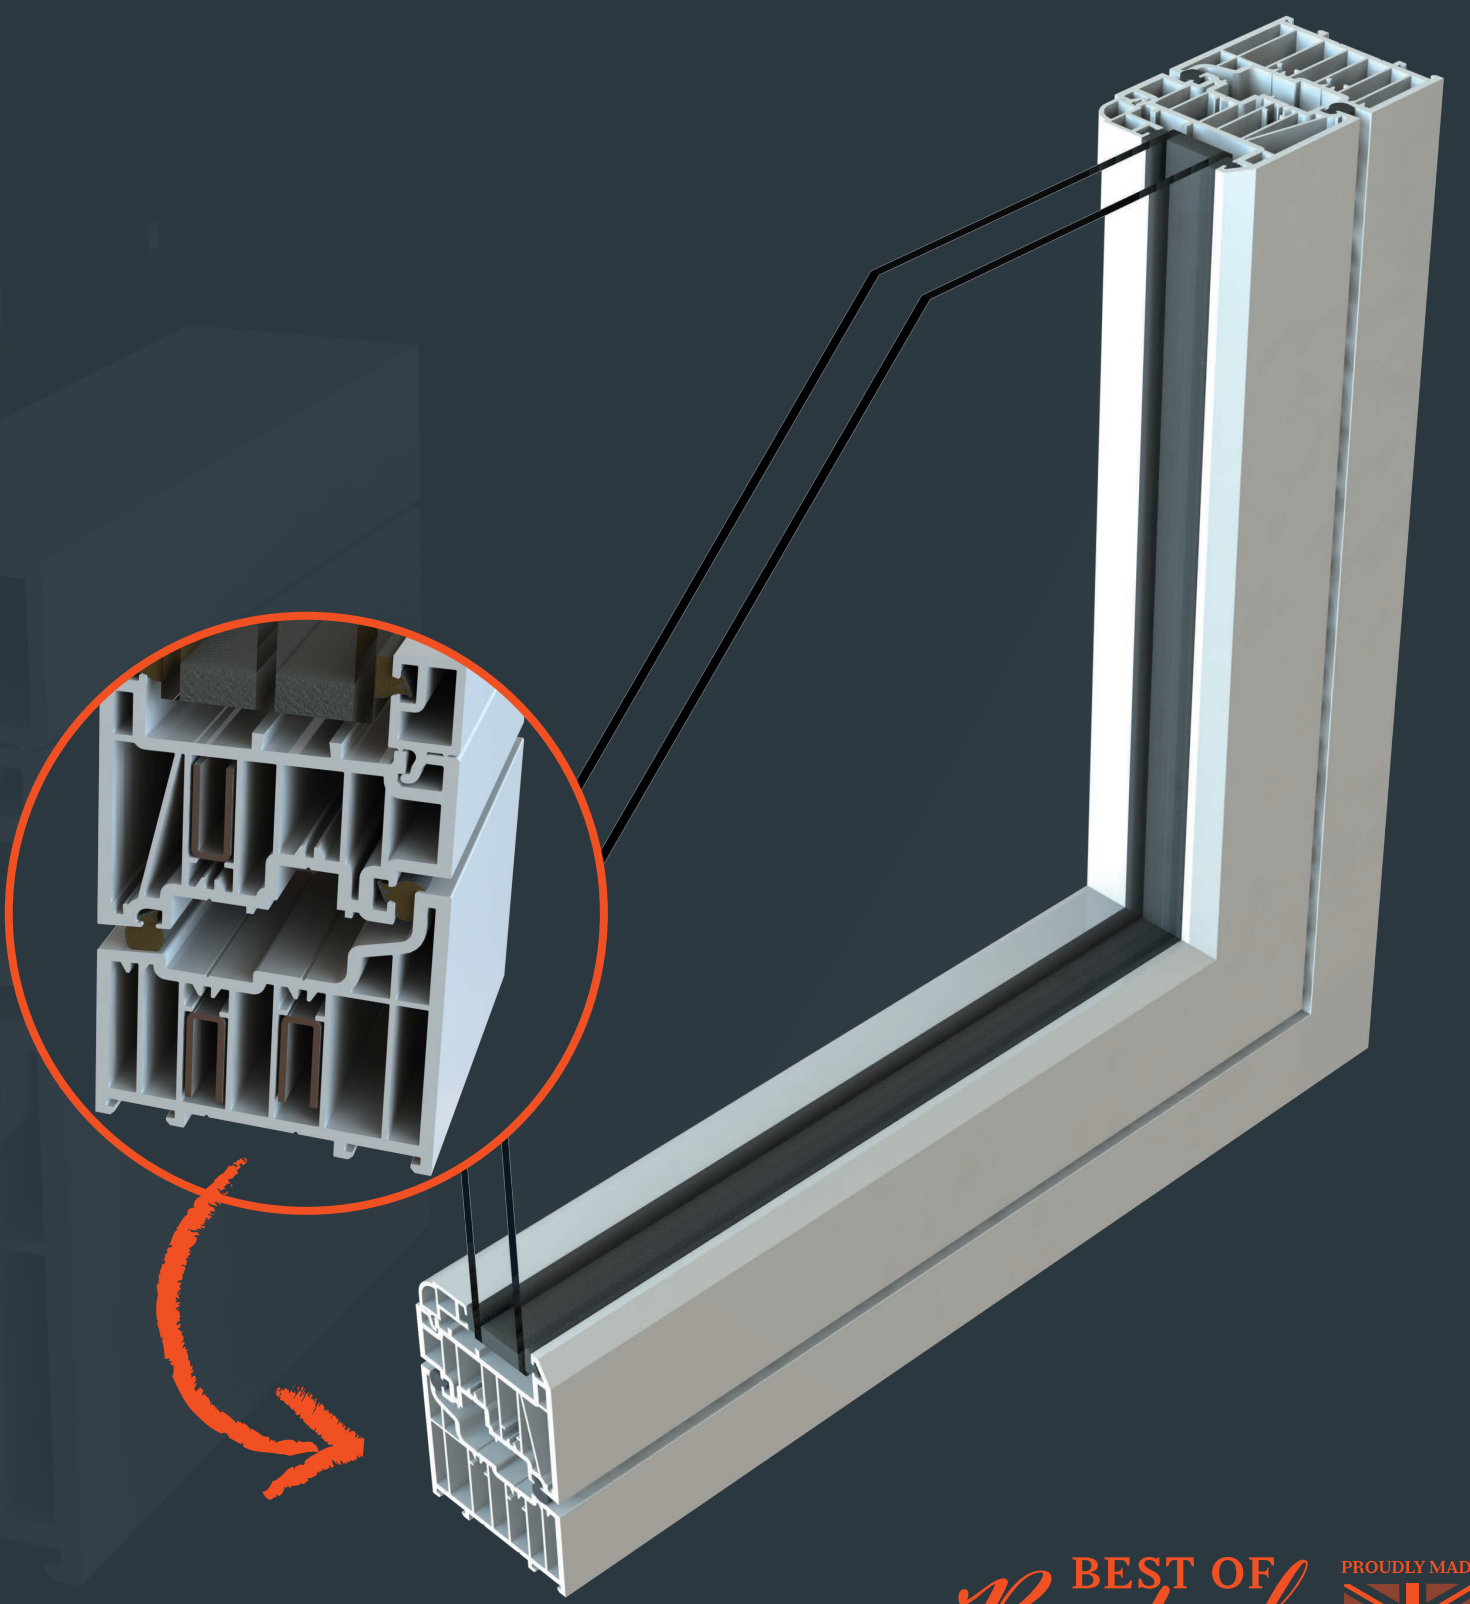

R7

DESIGNED AND MADE IN BRITAIN

R7 outperforms many other systems with a sophisticated seven chamber design and intelligent features.

Scan the QR Code to find out more about our Residence 7 Collection.

ENERGY EFFICIENT GLAZING

Residence 7 is designed to accommodate 'energy efficient glazing' this term is used to describe double glazing or triple glazing used in modern windows. R7 has options for 28mm double glazing or 44mm triple glazing. The glazing bead is always on the inside which contributes to a higher security performance.

7 CHAMBER DESIGN

Residence 7 has been engineered to meet current and anticipated future standards. Other window frames typically offer 3 or 5 chambers and are usually 70mm wide, R7 has 7 chambers and is 75mm wide, resulting in superior thermal, acoustic, strength and security performance.