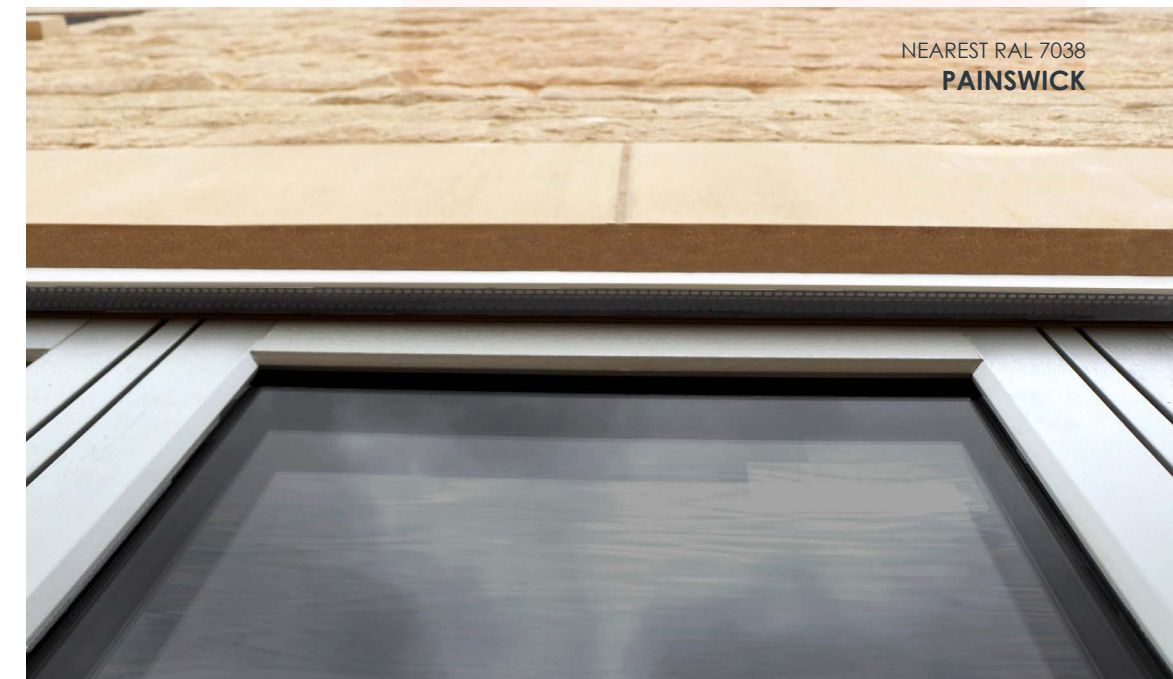

NEAREST RAL 7038
PAINSWICK