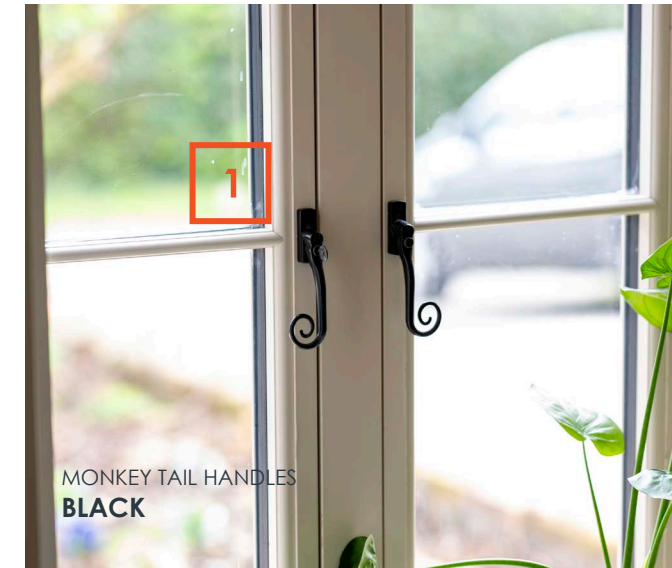

DESIGNED TO LAST

The Regal Hardware range is available in 9 beautiful, hard-wearing finishes.

Personalise your Residence Collection windows with a choice of handles and stays, in a range of colour options. Our hardware styles enable you to replace your windows without losing the character appearance, but also gives you the chance to opt for something more modern. The variety of style and colour options will suit your home, whether its contemporary or period.

All handles are key lockable for extra security, with familiar push-button operation and a positive stop 'click-on-close' mechanism for improved ease of use, enhanced mechanical performance and a comprehensive testing programme, ensures your windows are guaranteed to operate smoothly.

1. Black Monkey Tail Window Handles
2. Brushed Copper Pear Drop Door Handle
3. Brushed Copper Pear Drop Window Handles
4. 10" Monkey Tail/Pear Drop Stays
5. Working and Dummy Pegs Available

RESOUNDING
QUALITY