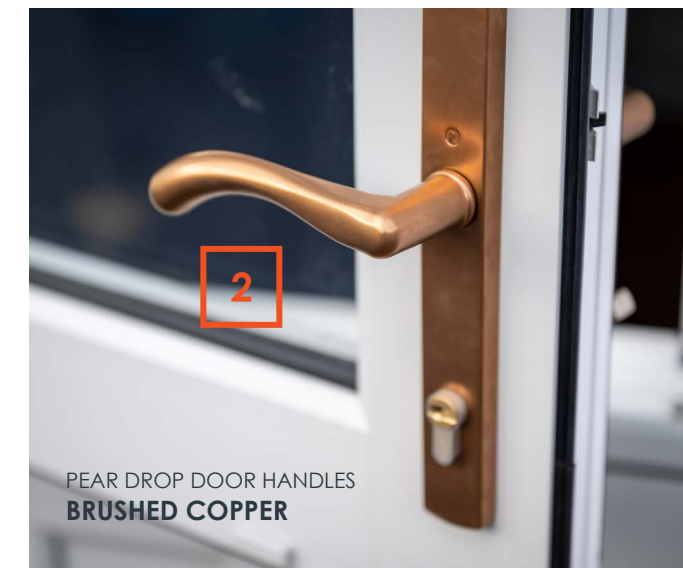

DESIGNED TO LAST

The Regal Hardware range is available in 9 beautiful, hard-wearing finishes.

Personalise your Residence Collection windows with a choice of handles and stays, in a range of colour options. Our hardware styles enable you to replace your windows without losing the character appearance, but also gives you the chance to opt for something more modern. The variety of style and colour options will suit your home, whether its contemporary or period.

All handles are key lockable for extra security, with familiar push-button operation and a positive stop 'click-on-close' mechanism for improved ease of use, enhanced mechanical performance and a comprehensive testing programme, ensures your windows are guaranteed to operate smoothly.

1. Black Monkey Tail Window Handles
2. Brushed Copper Pear Drop Door Handle
3. Brushed Copper Pear Drop Window Handles
4. 10" Monkey Tail/Pear Drop Stays
5. Working and Dummy Pegs Available

RESOUNDING
QUALITY